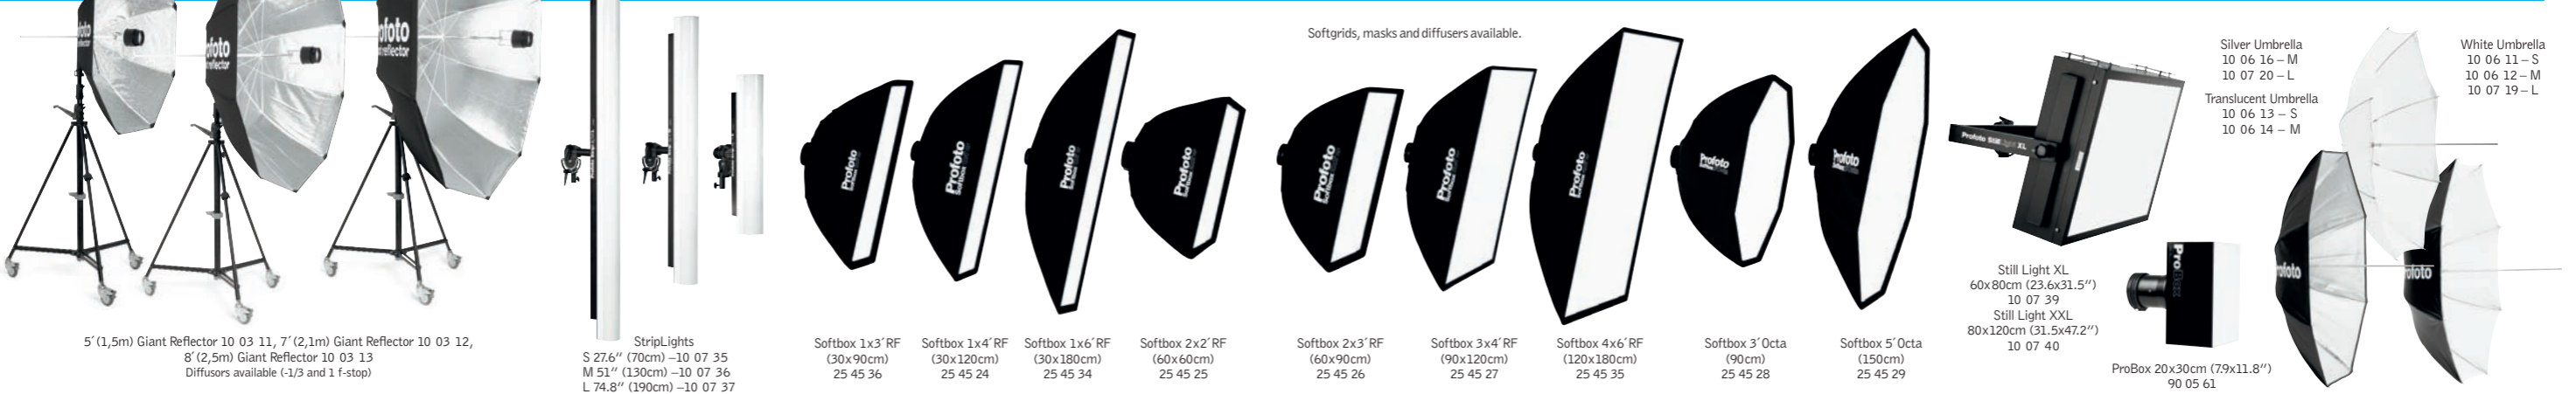

5' (1,5m) Giant Reflector 10 03 11, 7' (2,1m) Giant Reflector 10 03 12, 8' (2,5m) Giant Reflector 10 03 13 Diffusers available (-1/3 and 1 f-stop) StripLights S 27.6" (70cm) -10 07 35 M 51" (130cm) -10 07 36 L 74.8" (190cm) -10 07 37 Softbox 1x3' RF (30x90cm) 25 45 36 Softbox 1x4' RF (30x120cm) 25 45 24 Softbox 1x6' RF (30x180cm) 25 45 34 Softbox 2x2' RF (60x60cm) 25 45 25 Softbox 2x3' RF (60x90cm) 25 45 26 Softbox 3x4' RF (90x120cm) 25 45 27 Softbox 4x6' RF (120x180cm) 25 45 35 Softbox 3' Octa (90cm) 25 45 28 Softbox 5' Octa (150cm) 25 45 29 Still Light XL 60x80cm (23.6x31.5") 10 07 39 Still Light XXL 80x120cm (31.5x47.2") 10 07 40 Silver Umbrella 10 06 16 - M 10 07 20 - L White Umbrella 10 06 11 - S 10 06 12 - M 10 07 19 - L Translucent Umbrella 10 06 13 - S 10 06 14 - M ProBox 20x30cm (7.9x11.8") 90 05 61